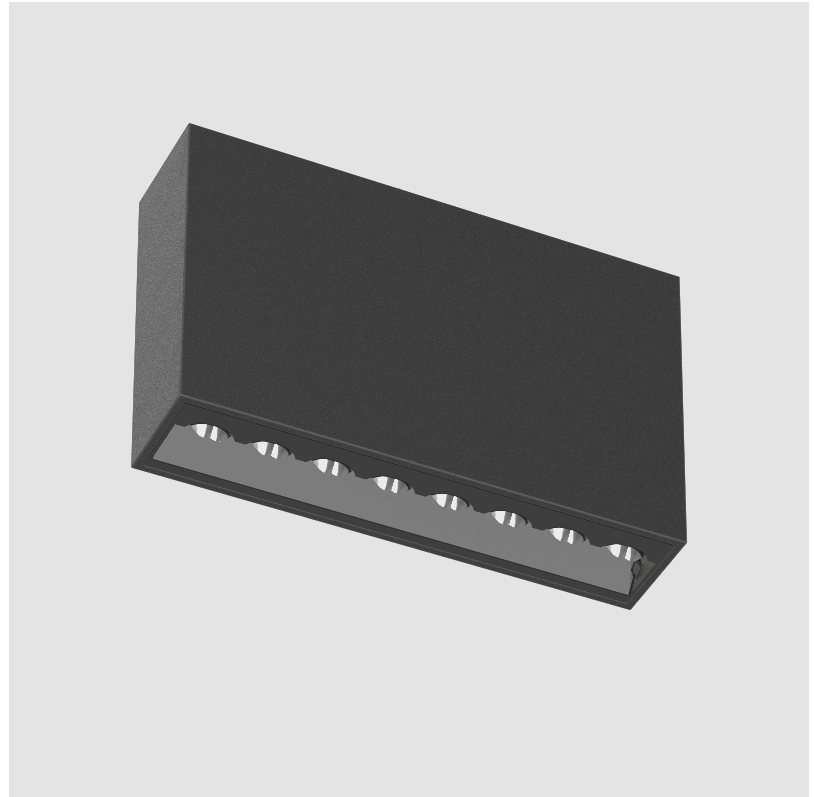

GENERAL

Series: Magiq Hollow Wallwash
Subseries: Magiq Hollow Wallwash
Brand: Prolicht
Division: Architectural
Mounting Type: Surface
Mounting Location: Ceiling
Subcategory: Wallwash

PHYSICAL

Shape: Rectangle
Length (mm): 174
Length (in): 6 ⁷/₈
Width (mm): 42
Width (in): 1 ⁵/₈
Height (mm): 109
Height (in): 4 ⁵/₁₆
Light Distribution: Direct
Fixture Finish: SSR / BKV / CWI / CRY / HAB / UFT / ITA / RUA / FTG / MYG / LOD / PUS / FRO / FUP / KIA / POP / BLS / SPG / MEY / GOH / GUM / CHC / COM / ABZ / JAG / OBR / MOS / ROR
Holder Finish: WHI / BLK
Fixture Material: Aluminum Die Cast

ELECTRICAL

Lamp Type: LED (Zhaga Standard)
Input Wattage (W): 19
Total Output Wattage (W): 17.3
Dimming: Tri-Mode (Non-Dimming and Phase Dimming (120Vac only) and 0-10V Dimming)
Driver Included: Yes
Driver Location: Integrated
Driver Type: Constant Current - Universal
Driver Class: Class 1
Input Voltage (V): 120 - 277
Constant Current (MA): 700mA

LED

Number of LEDs: 4
Color Temperature (°K): 2700 / 3000 / 3500 / 4000
Max. Delivered Lumen (lm): 1270 / 1270 / 1513 / 1544
Nominal Lumen (lm): 1492 / 1492 / 1778 / 1814
CRI: >90 CRI
Efficiency (%): 80
Lamp Life (hrs): 50000

OPTICAL

Adjustability: Fixed

RATINGS AND CERTIFICATIONS

Certified By: Certified for North American Standards
IP rating: IP20