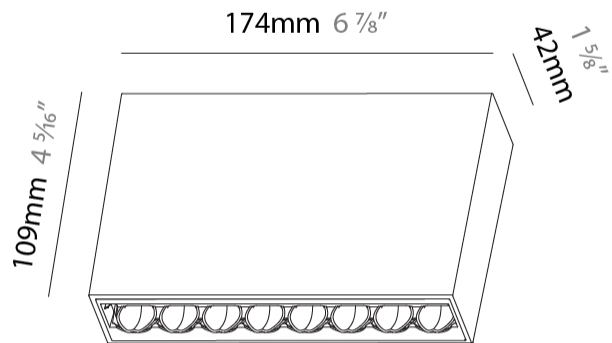

GENERAL

Series: Magiq Hollow Wallwash
Subseries: Magiq Hollow Wallwash
Brand: Prolicht
Division: Architectural
Mounting Type: Surface
Mounting Location: Ceiling
Subcategory: Wallwash

PHYSICAL

Shape: Rectangle
Length (mm): 174
Length (in): 6 ⁷/₈
Width (mm): 42
Width (in): 1 ⁵/₈
Height (mm): 109
Height (in): 4 ⁵/₁₆
Light Distribution: Direct
Fixture Finish: SSR / BKV / CWI / CRY / HAB / UFT / ITA / RUA / FTG / MYG / LOD / PUS / FRO / FUP / KIA / POP / BLS / SPG / MEY / GOH / GUM / CHC / COM / ABZ / JAG / OBR / MOS / ROR
Holder Finish: WHI / BLK
Fixture Material: Aluminum Die Cast

ELECTRICAL

Lamp Type: LED (Zhaga Standard)
Input Wattage (W): 19
Total Output Wattage (W): 17.3
Dimming: Tri-Mode (Non-Dimming and Phase Dimming (120Vac only) and 0-10V Dimming)
Driver Included: Yes
Driver Location: Integrated
Driver Type: Constant Current - Universal
Driver Class: Class 1
Input Voltage (V): 120 - 277
Constant Current (MA): 700mA

LED

Number of LEDs: 4
Color Temperature (°K): 2700 / 3000 / 3500 / 4000
Max. Delivered Lumen (lm): 1270 / 1270 / 1513 / 1544
Nominal Lumen (lm): 1492 / 1492 / 1778 / 1814
CRI: >90 CRI
Efficiency (%): 80
Lamp Life (hrs): 50000

OPTICAL

Adjustability: Fixed

RATINGS AND CERTIFICATIONS

Certified By: Certified for North American Standards
IP rating: IP20